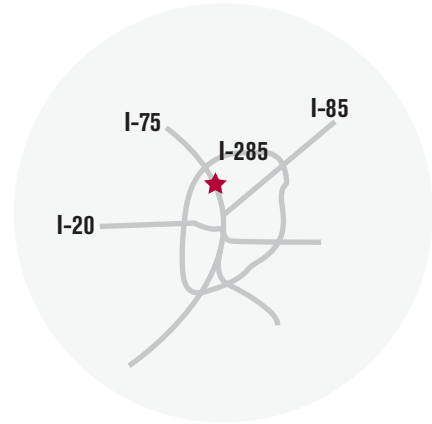

THE ATLANTA OPERA

Directions to: Cobb Energy Performing Arts Centre (CEPAC)

Cobb Energy Performing Arts Centre is located in northwest Atlanta at the intersection of I-75 and I-285, just 25 minutes from Hartsfield Atlanta International Airport, and minutes from downtown and Buckhead. With its unparalleled location, the Centre offers direct interstate access, providing a smooth entrance for performances and events.

For Driving:

- Take Exit 258/Cumberland Boulevard off I-75.
- Go west on Cumberland Boulevard and take a right on Cobb Galleria Parkway.
- The Centre is at the intersection of Cobb Galleria Parkway and Akers Mill Road. Parking is available on site.
- There is also an HOV exit from northbound I-75 and on ramp to southbound I-75 at Akers Mill Road, adjacent to the Centre.