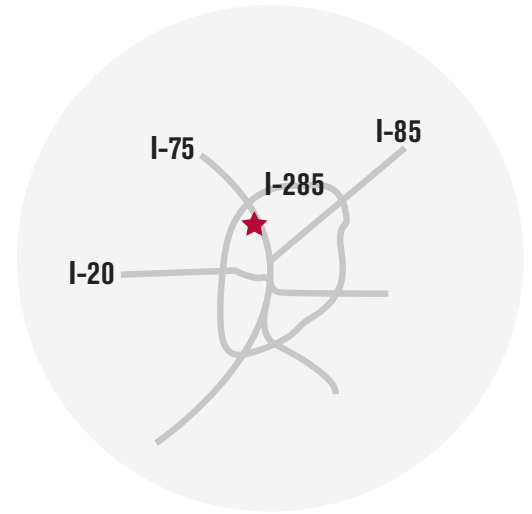

THE ATLANTA OPERA

Directions to: Cobb Energy Performing Arts Centre (CEPAC)

Cobb Energy Performing Arts Centre is located in northwest Atlanta at the intersection of I-75 and I-285, just 25 minutes from Hartsfield Atlanta International Airport, and minutes from downtown and Buckhead. With its unparalleled location, the Centre offers direct interstate access, providing a smooth entrance for performances and events.

For Driving:

- Take Exit 258/Cumberland Boulevard off I-75.
- Go west on Cumberland Boulevard and take a right on Cobb Galleria Parkway.
- The Centre is at the intersection of Cobb Galleria Parkway and Akers Mill Road. Parking is available on site.
- There is also an HOV exit from northbound I-75 and on ramp to southbound I-75 at Akers Mill Road, adjacent to the Centre.