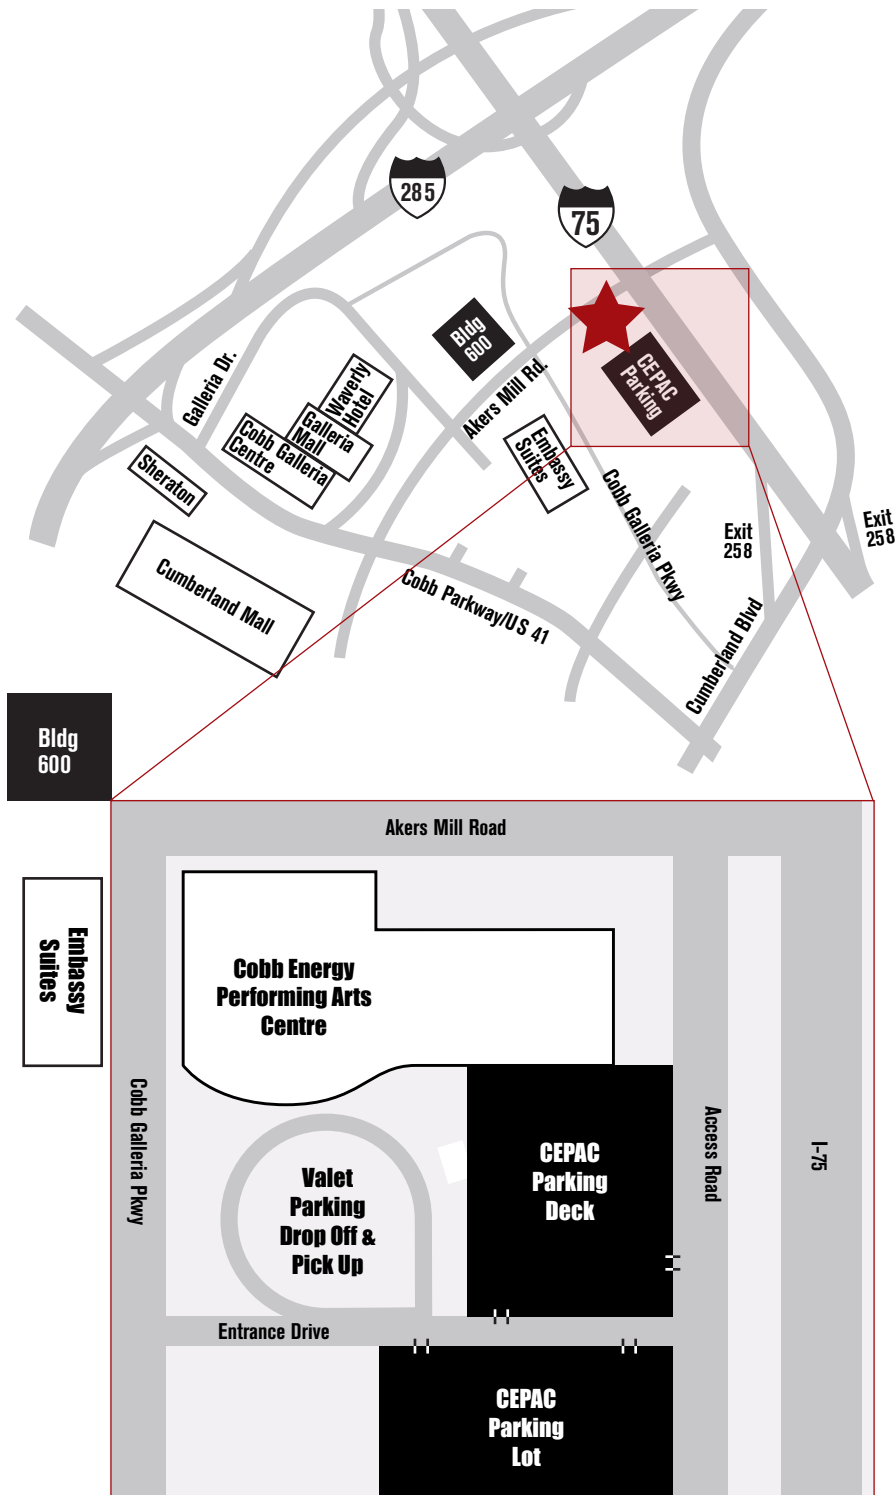

Directions to Cobb Energy Performing Arts Centre

From I-75:

- Take Exit 258/Cumberland Boulevard off of I-75.
- Go west on Cumberland Boulevard.
- Take a right at the first stoplight onto Cobb Galleria Parkway.
- The Cobb Energy Performing Arts Centre is located on the right, at the intersection of Cobb Galleria Parkway and Akers Mill Road.