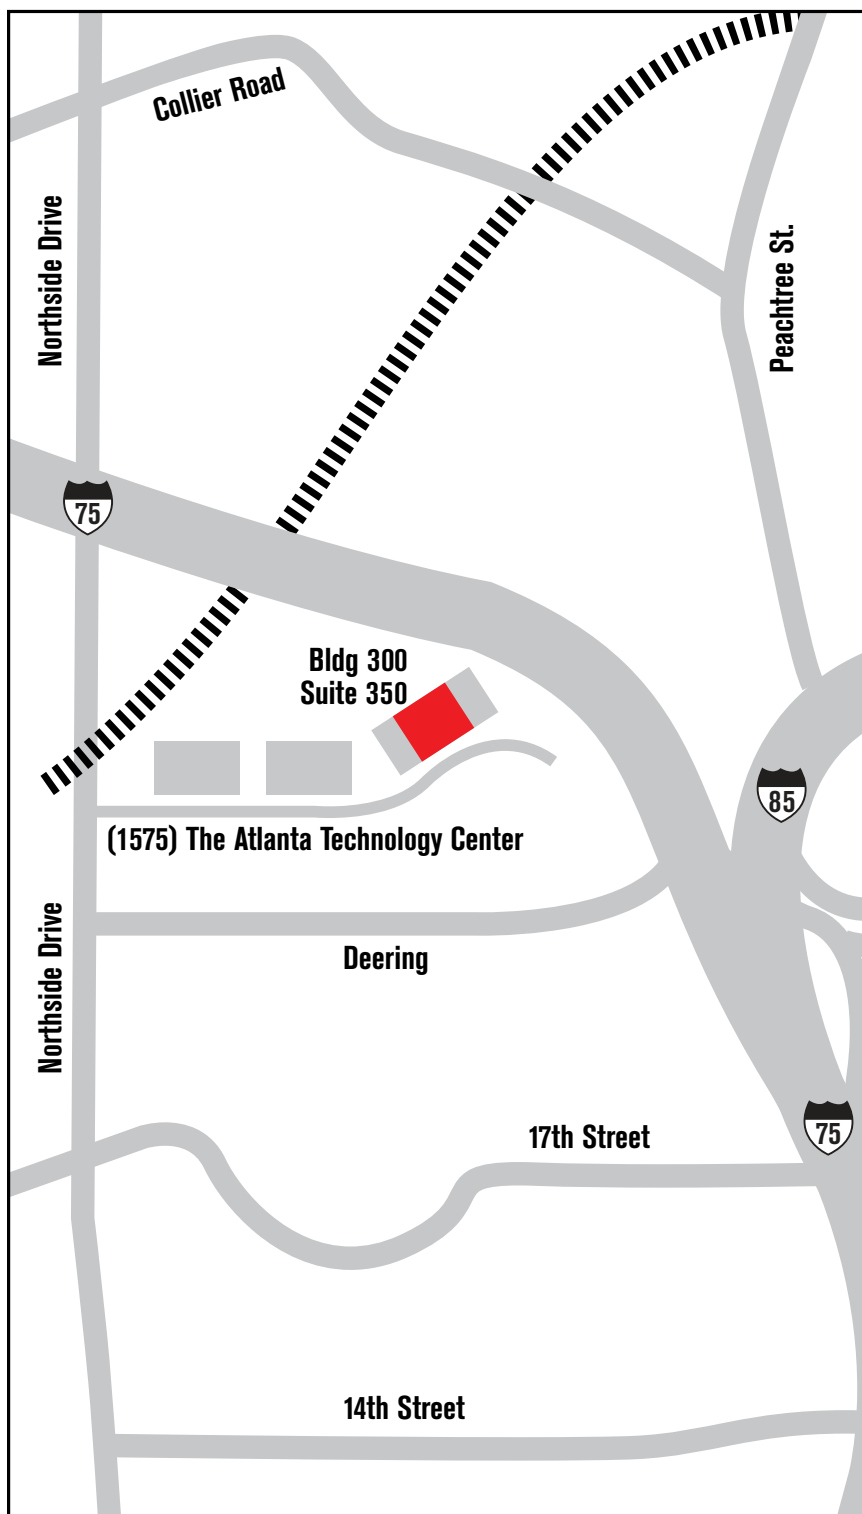

## Directions to The Atlanta Opera

### From I-75:

- Take Exit 252/Northside Drive off of I-75.
- Go south on Northside Drive, towards downtown Atlanta.
- Pass under the railroad bridge and immediately take a left into The Atlanta Technology Center office park.
- The Atlanta Opera is located in the third building on the left, in suite 350.