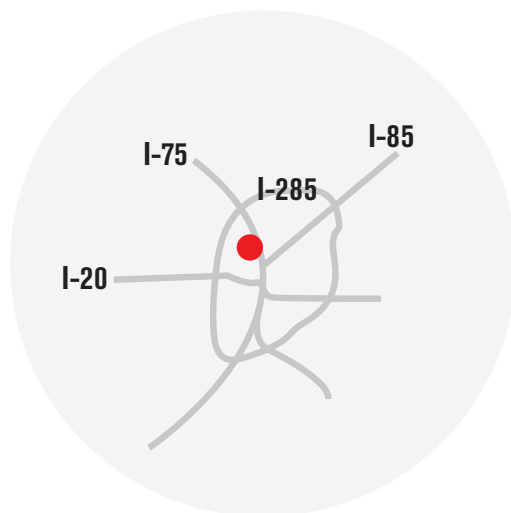

## Directions to The Atlanta Opera

### From I-75:

- Take Exit 252/Northside Drive off of I-75.
- Go south on Northside Drive, towards downtown Atlanta.
- Pass under the railroad bridge and immediately take a left into The Atlanta Technology Center office park.
- The Atlanta Opera is located in the third building on the left, in suite 350.